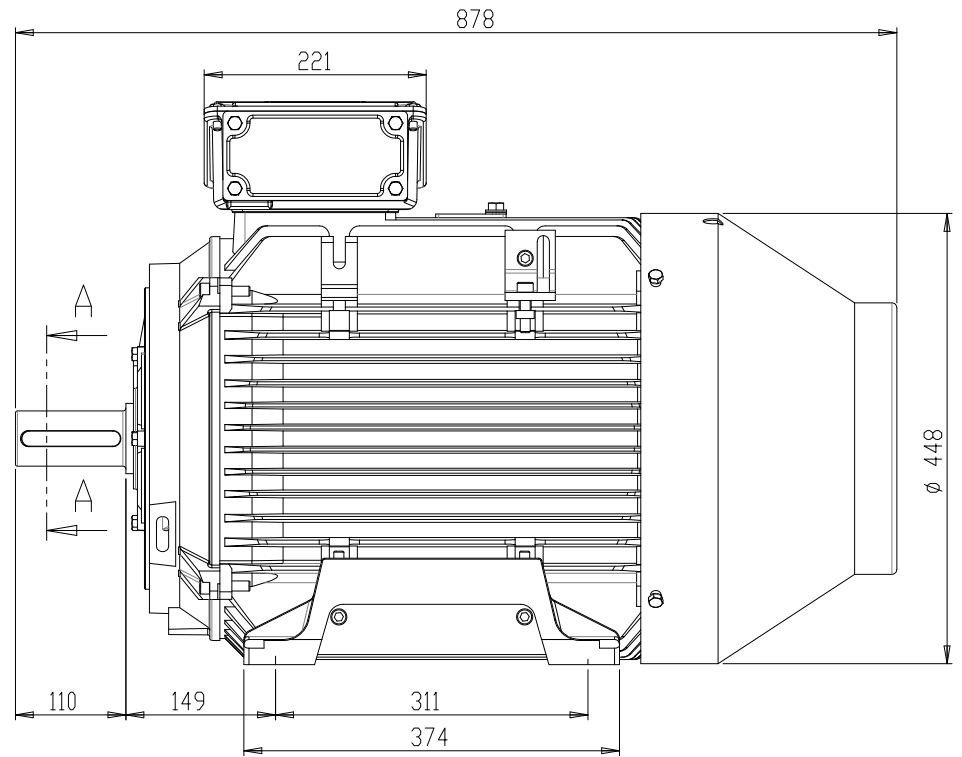

SECTION A-A

SCALE 1 : 2

W PREMIUM CAST IRON 225M, 2 POLE, B3  
TOTALLY ENCLOSED FAN COOLED

**BROOK  
CROMPTON**

W-DF225M\_B3\_2P

A3

www.brookcrompton.com